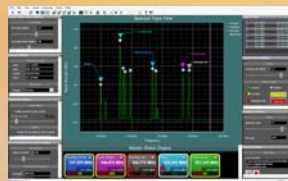

# Product Comparison

**RF Command Center**

**RF-Vue**

## Features

Click-to-Listen/Touch-to-Listen	yes	yes
Master Status Display	yes	no
Unidentified Frequency Object (UFO)	yes	no
Custom marker point	yes	yes
Unlimited levels of un-do's	no	yes
Zoom in and out	yes	yes
Touch screen capable	no	yes
RF Congestion Scale	yes	yes
Adaptive sweep function	yes	yes
On screen keyboard	no	yes
Tablet display	no	yes
RF Coordinator	yes	no
Low Level Alert	no	yes
Waterfall display	yes	no
Peak markers	yes	yes
Screen print capability	yes	yes
On screen keyboard	yes	yes
Logging capability	yes	yes
Hard plastic, foam formed carrying case	yes	optional
Integrates with RF-intermodPRO software	yes	yes
Mic stand adapter	no	optional
Battery operation	optional	yes
Handheld	no	yes