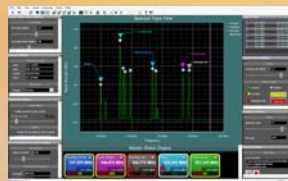

Product Comparison

RF Command Center

RF-Vue

Features

Click-to-Listen/Touch-to-Listen	yes	yes
Master Status Display	yes	no
Unidentified Frequency Object (UFO)	yes	no
Custom marker point	yes	yes
Unlimited levels of un-do's	no	yes
Zoom in and out	yes	yes
Touch screen capable	no	yes
RF Congestion Scale	yes	yes
Adaptive sweep function	yes	yes
On screen keyboard	no	yes
Tablet display	no	yes
RF Coordinator	yes	no
Low Level Alert	no	yes
Waterfall display	yes	no
Peak markers	yes	yes
Screen print capability	yes	yes
On screen keyboard	yes	yes
Logging capability	yes	yes
Hard plastic, foam formed carrying case	yes	optional
Integrates with RF-intermodPRO software	yes	yes
Mic stand adapter	no	optional
Battery operation	optional	yes
Handheld	no	yes